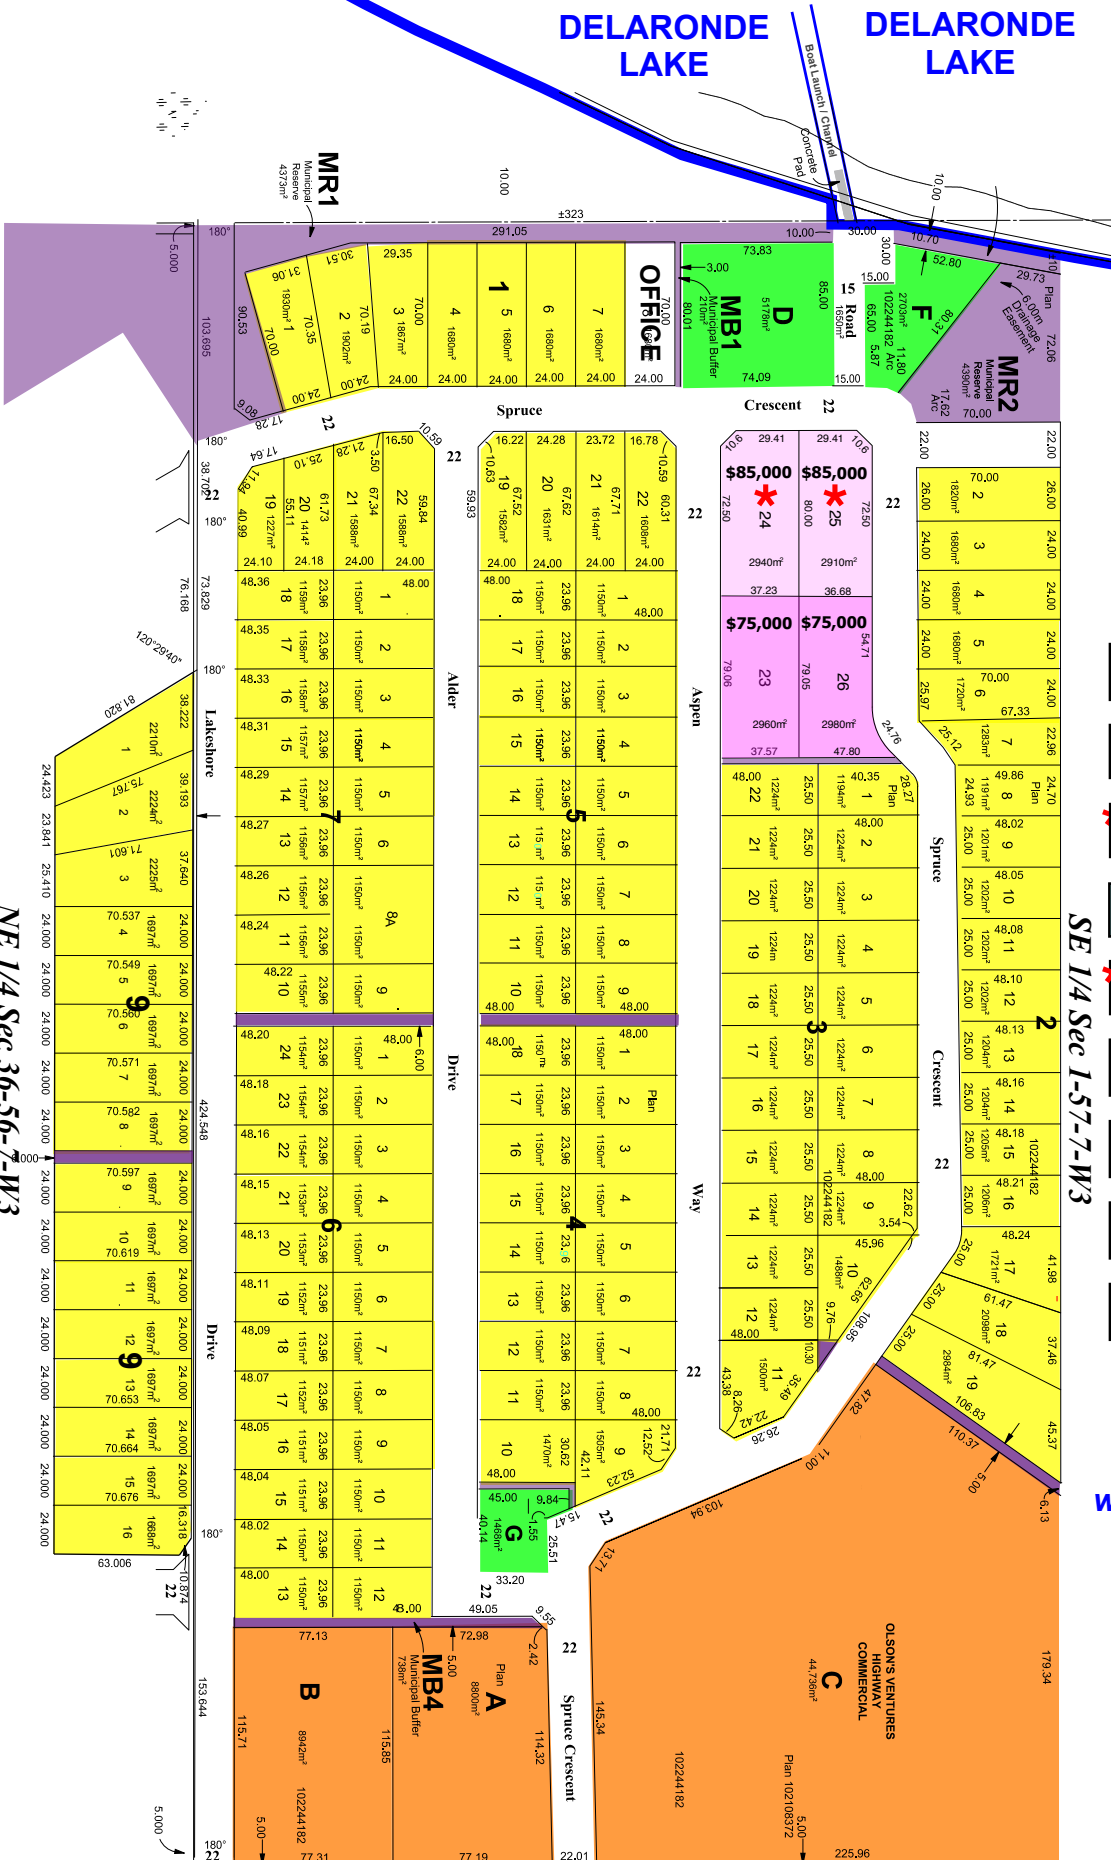

LAKESHORE RV PROPERTIES

Updated April 24, 2025

SE 1/4 Sec 1-57-7-W3

NE 1/4 Sec 36-56-7-W3

For an up to date
Subdivision Map and Pricing
please go to
www.lakeshorervproperties.ca

DELARONDE ROAD

Big River, SK 16 Km